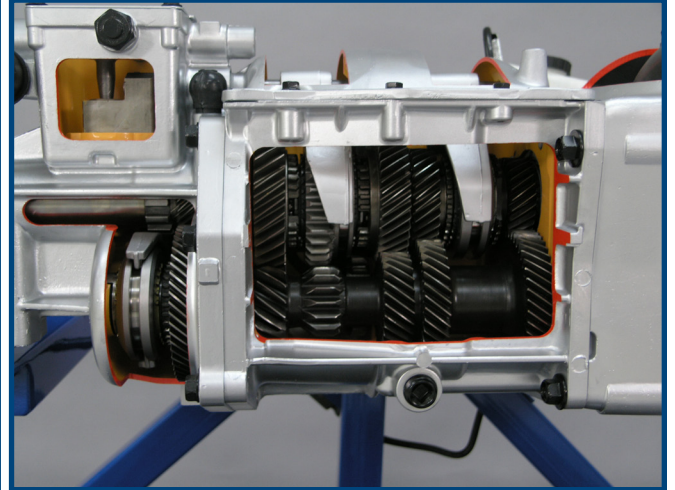

Manual Transmission (RWD) Cutaway (Model 130)

This trainer presents a Rear Wheel Manual Transmission that allows for demonstration of shifting and clutch operation.

Features:

- Late-model "Recycled" Manual Transmission
- Operating clutch
- Gear shift
- Handles to operate clutch and rotate gear shafts
- Powder-coated frame
- NATEF Record Keeping Sheets and Reference Books Included.
- Service Manual Available (model 1215)