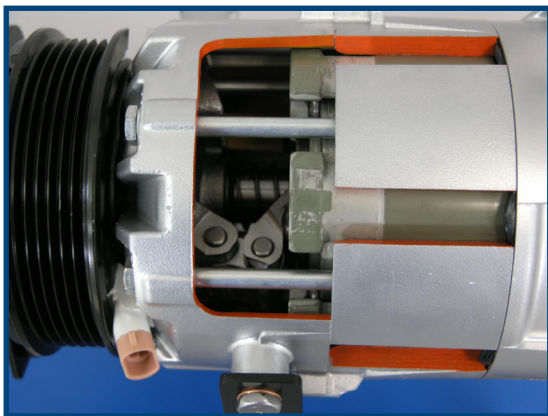

A/C Compressor Cutaway (Model 382)

The A/C Compressor Cutaway (model 382) provides a hands-on experience. The cutaway shows the internal components of a Variable Displacement A/C Compressor.

Features:

- Variable Displacement A/C Compressor
- Hand Crank
- Laminate Base