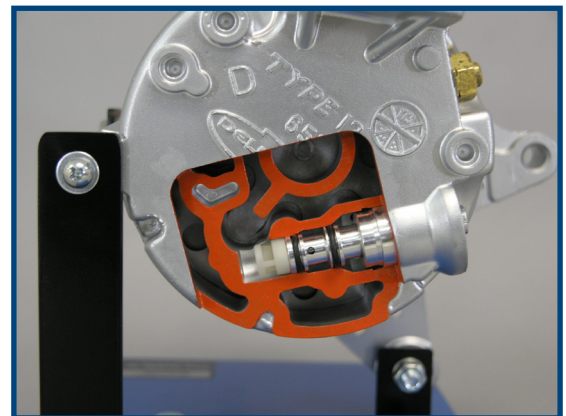

A/C Compressor Cutaway (Model 382)

The A/C Compressor Cutaway (model 382) provides a hands-on experience. The cutaway shows the internal components of a Variable Displacement A/C Compressor.

Features:

- Variable Displacement A/C Compressor
- Hand Crank
- Laminate Base