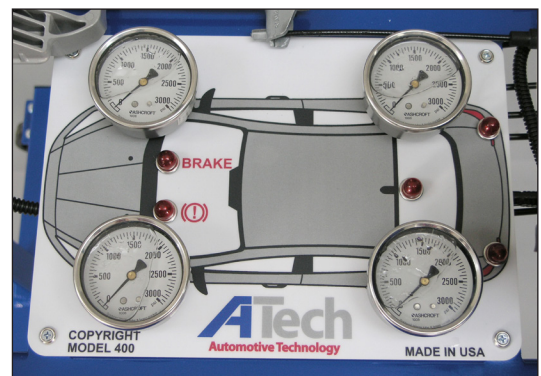

# Drum / Disc Brake (4-Wheel) (Model 400)

## Features:

- Recycled drum / disc brakes
- Operating hydraulic system
- Includes:
  - » Power assist
  - » Parking brake
  - » Electrical circuits
  - » Wheel bearings
- Real world system skills and knowledge
- Powder-coated frame
- Courseware included