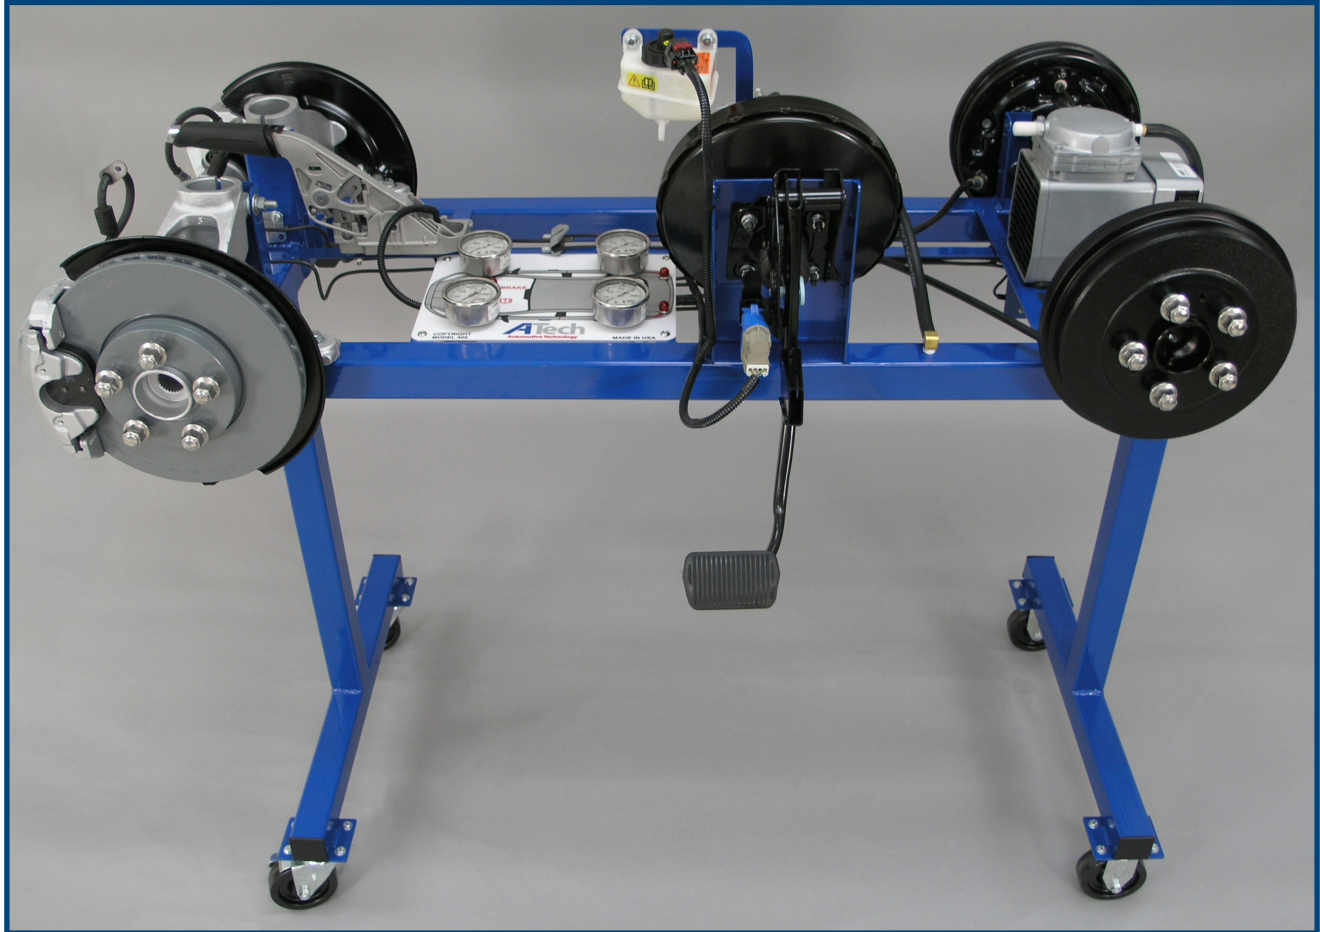

# Drum / Disc Brake (4-Wheel) (Model 400)

## Features:

- Recycled drum / disc brakes
- Operating hydraulic system
- Includes:
  - » Power assist
  - » Parking brake
  - » Electrical circuits
  - » Wheel bearings
- Real world system skills and knowledge
- Powder-coated frame
- Courseware included