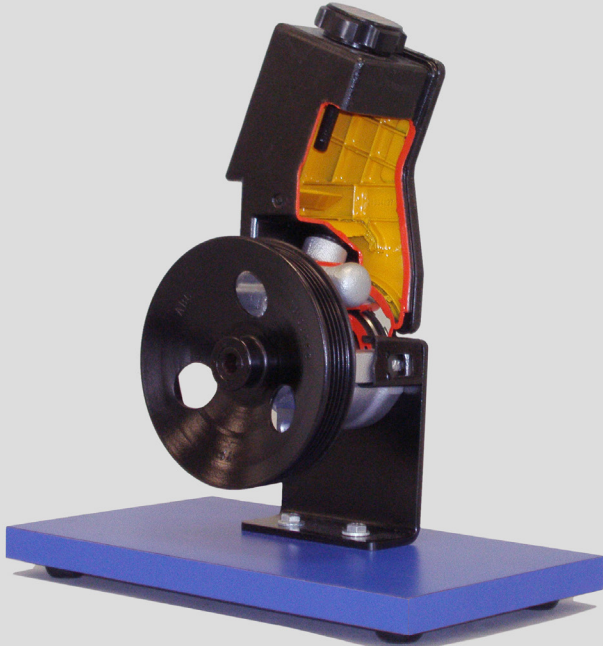

Power Steering Pump Cutaway (Model 506)

The Power Steering Pump Cutaway (model 506) trainer is a cutaway of an actual power steering pump that shows internal components, allowing for demonstration of pulley operation.

Features:

- Late Model Recycled Power Steering Pump
- Hand Crank
- Rotating Power Steering Pump Pulley
- Mounted on a Laminate Base

12290 Chandler Drive
Walton, Ky 41094

Sales@atechtraining.com
ATechTraining.com