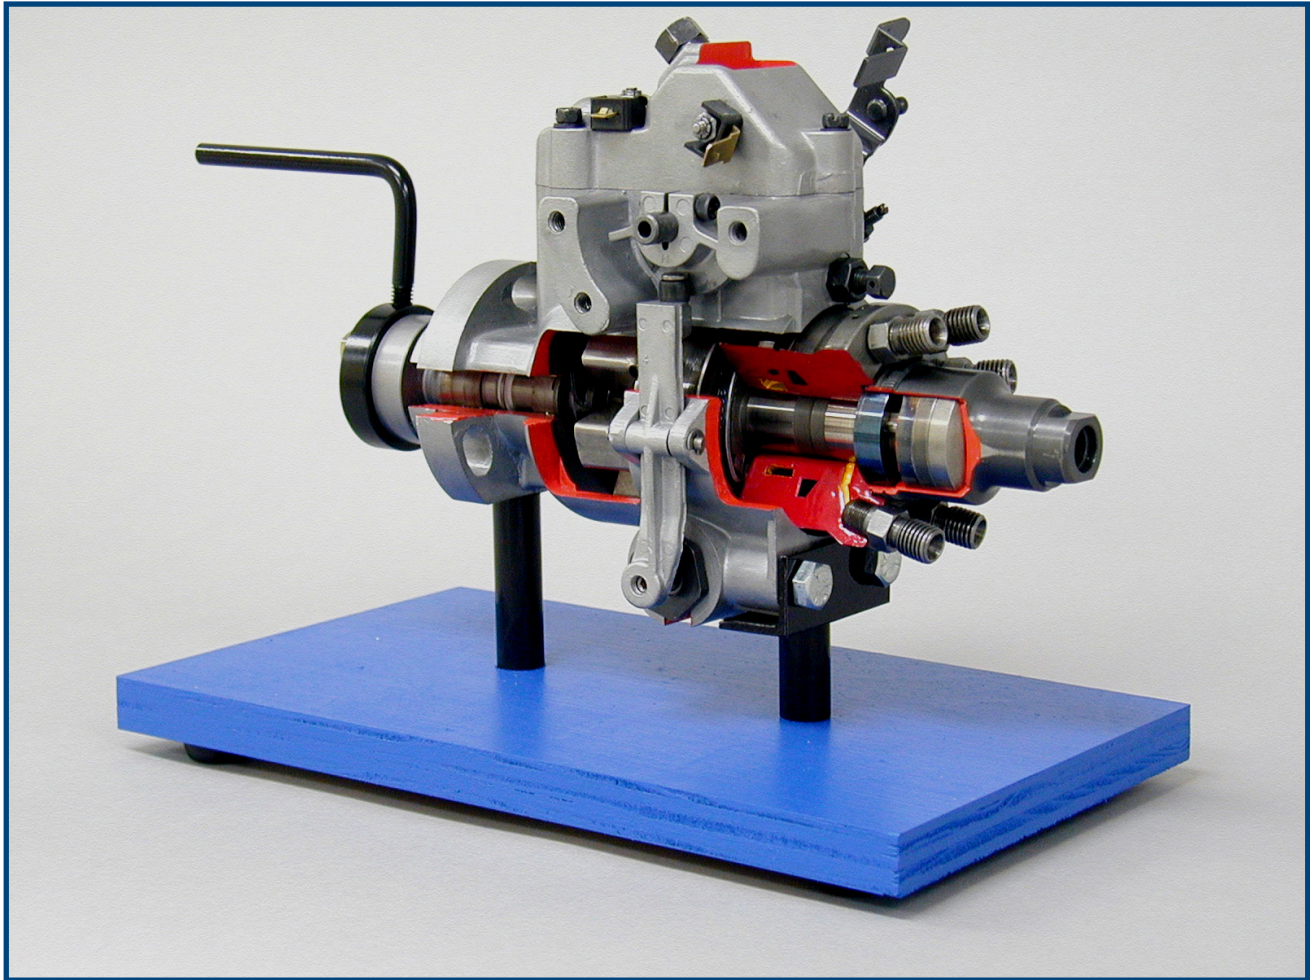

Diesel Rotary Pump Cutaway (Model 6681)

The Diesel Rotary Injection Pump Cutaway (model 6681) provides hands-on experience. The cutaway shows the internal components of an electronic fuel control and cold advance injection pump.

Features:

- Late Model Recycled Rotary Injection Pump - Stanadyne
- Hand Crank
- Laminate Base

12290 Chandler Drive
Walton, Ky 41094

Sales@atechtraining.com
ATechTraining.com

1-888-738-9924