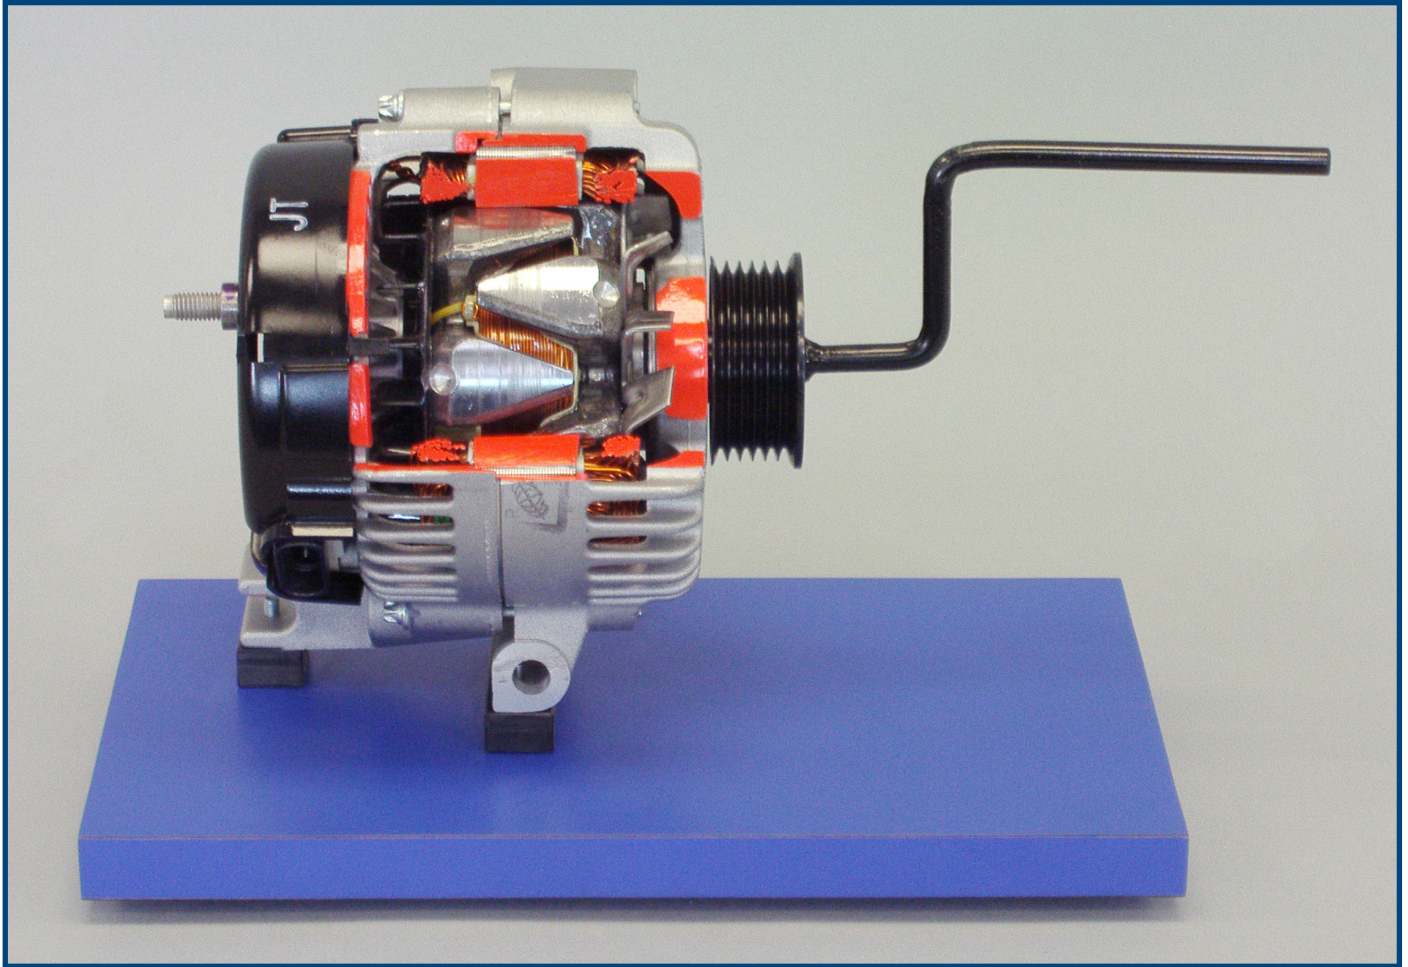

## Alternator Cutaway (Model 814)

The Alternator Cutaway (model 814) is a cutaway of an actual alternator that shows internal components, to demonstrate alternator operation.

### Features:

- Late Model Remanufactured General Motors Alternator
- Hand Crank
- Rotating Alternator
- Mounted on a Laminate Base

  
12290 Chandler Drive  
Walton, Ky 41094

  
Sales@atechtraining.com  
ATechTraining.com