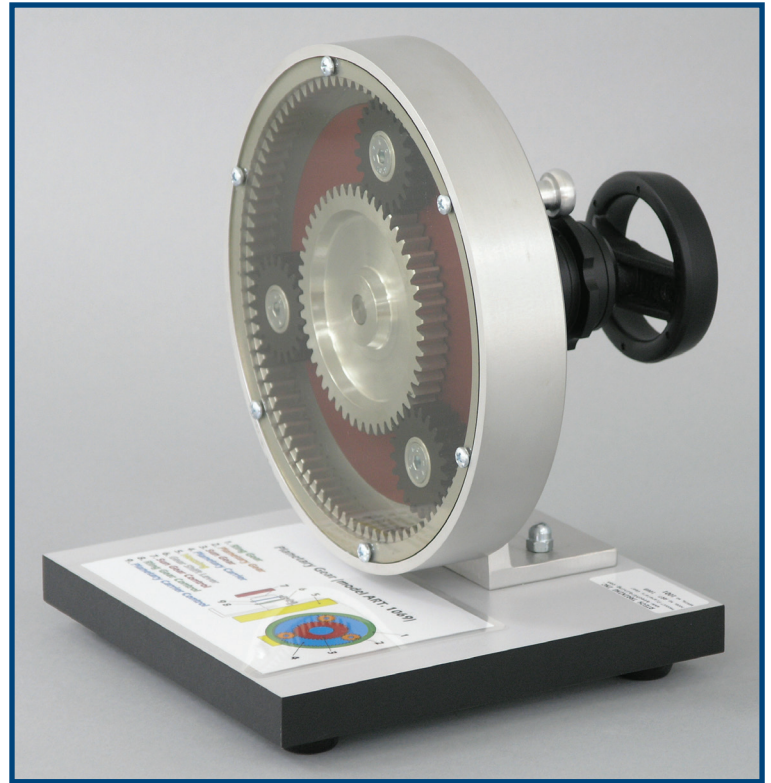

Planetary Gear Trainer (Model ART.1069)

This model shows very clearly and instructively the operating system of a planetary gear, and the available ratio possibilities. Topical, as every automatic transmission, and numerous other components, contain planetary gears.

Features:

- Sliding Shifter
- Sun Gear Control Knob
- Carrier Gear Controller
- Ring Gear Controller
- Mounted on a Laminate Base
- Instructions for Operation

12290 Chandler Drive
Walton, Ky 41094

Sales@atechtraining.com
ATechTraining.com