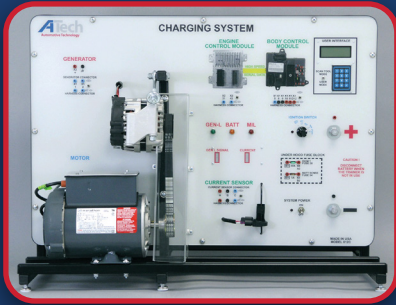

**Lighting System  
(821C)**

**Wiper/Washer System  
(830C)**

**Power Window System  
(840C)**

**Charging System  
(812C)**

**Atech Lab System  
(ALS)**

**Power Door Lock System  
(850C)**

**Starting System  
(811C)**

**Instructor's Computer**

**Power Seat System  
(860C)**

# Next Generation "Smarter Car"

**Enhance student learning by using the entire vehicle  
with a "Class Under The Hood"**

**Features:**

- Configuration simultaneously allows a class to study and troubleshoot vehicle systems
- Insert intermittent and hard faults with the Classroom Management Program (CMP)
- Includes Courseware: Instructor Guide, Student Manual, Service Information
- Create your "Smarter Car" lab with trainers from several ASE® areas