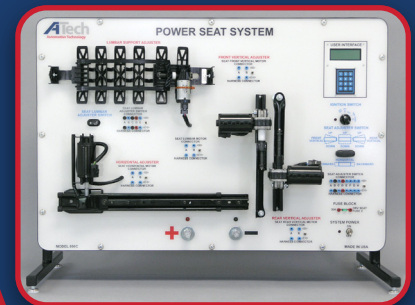

**Lighting System  
(821C)**

**Wiper/Washer System  
(830C)**

**Power Window System  
(840C)**

**Charging System  
(812C)**

**Atech Lab System  
(ALS)**

**Power Door Lock System  
(850C)**

**Starting System  
(811C)**

**Instructor's Computer**

**Power Seat System  
(860C)**

# Next Generation "Smarter Car"

**Enhance student learning by using the entire vehicle  
with a "Class Under The Hood"**

**Features:**

- Configuration simultaneously allows a class to study and troubleshoot vehicle systems
- Insert intermittent and hard faults with the Classroom Management Program (CMP)
- Includes Courseware: Instructor Guide, Student Manual, Service Information
- Create your "Smarter Car" lab with trainers from several ASE® areas