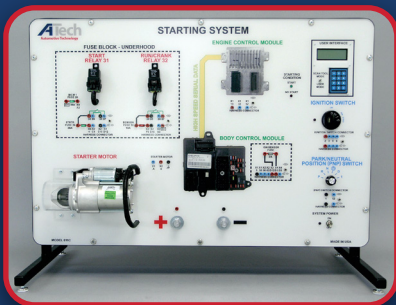

**Lighting System  
(821C)**

**Wiper/Washer System  
(830C)**

**Power Window System  
(840C)**

**Charging System  
(812C)**

**Atech Lab System  
(ALS)**

**Power Door Lock System  
(850C)**

**Starting System  
(811C)**

**Instructor's Computer**

**Power Seat System  
(860C)**

# Next Generation "Smarter Car"

**Enhance student learning by using the entire vehicle  
with a "Class Under The Hood"**

**Features:**

- Configuration simultaneously allows a class to study and troubleshoot vehicle systems
- Insert intermittent and hard faults with the Classroom Management Program (CMP)
- Includes Courseware: Instructor Guide, Student Manual, Service Information
- Create your "Smarter Car" lab with trainers from several ASE® areas